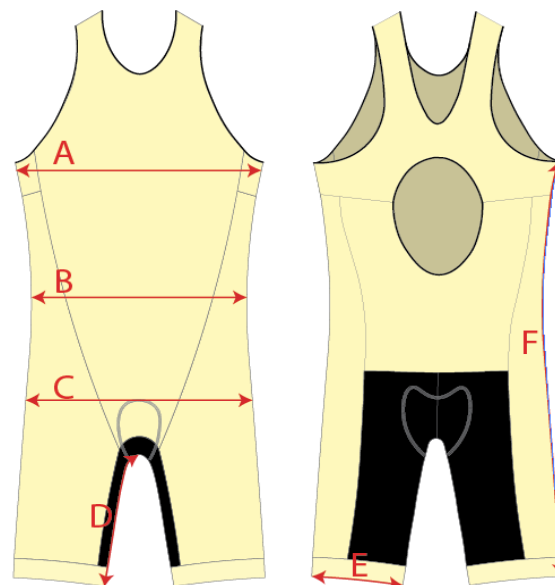

03.66 Tri-suit Lady

The size chart is in centimeters

Actual size may have difference of 1.5% from the size chart

Options	No	2XS	XS	S	M	L	XL	2XL	3XL	4XL
½ chest width	A	28	30	32	34	36	38	40	42	44
½ waist width	B	25	27	29	31	33	35	37	39	41
½ hip width	C	29	31	33	35	37	39	41	43	45
inseam length	D	19.7	20.5	21.3	22.1	22.9	23.7	24.5	25.3	26.1
½ hem width	E	15.5	16.3	17.1	17.9	18.7	19.5	20.3	21.1	21.9
Side length	F	49	50	51	52	53	54	55	56	57