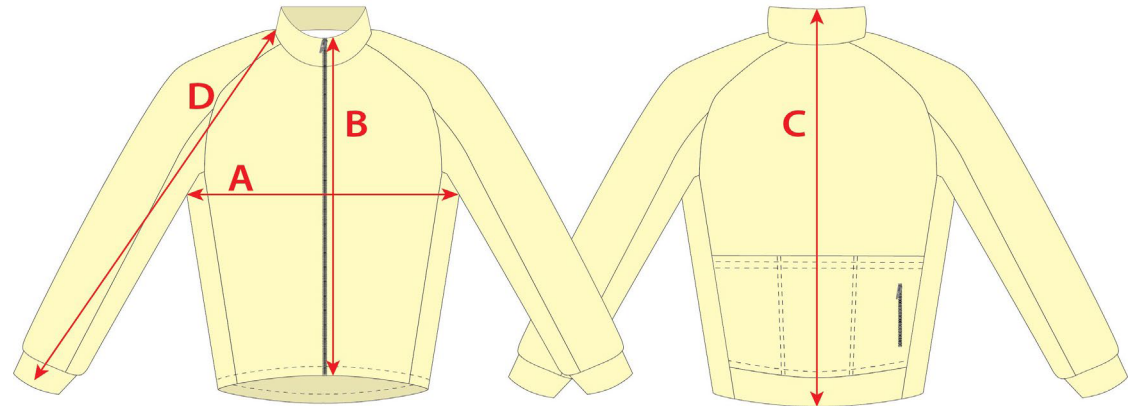

01.133 - Jacket

Long sleeves jacket - 01.133

The size chart is in centimeters

Actual size may have difference of 15% from the size chart

Options		XS	S	M	L	XL	2XL
½ chest size	A	49	51	53	55	57	60
Front length	B	53	55.4	58	61	65	67
Back length	C	70.8	73.8	75	77	80	83
Sleeve length	D	78.8	80	82.6	84	88.2	89