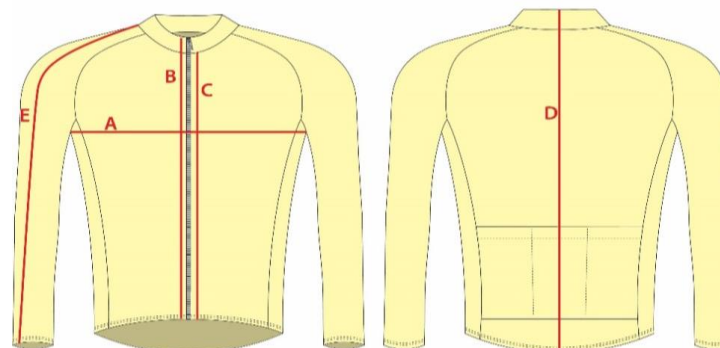

01.357 LS Jersey

The size chart is in centimeters
Actual size may have difference of 15% from the size chart

Options	No	2XS	XS	S	M	L	XL	2XL	3XL	4XL	5XL	6XL
1/2 chest size	A	45	47	49	51	53	55	57	59	60.5	62	63.5
Front length	B	52	54	56	58	60	62	62	62	62	62	62
Front length without collar	C	48	50	52	54	56	58	58	58	58	58	58
Back length	D	61.4	63.6	65.8	68	70.2	72.4	72.9	73.4	73.9	74.4	74.9
Sleeve length without collar	E	68	76	78	79	80	82	83	84	84	85	86

Options	No	100	110	120	130	140	150	160	170
1/2 chest size	A	30.5	33	35.5	38	40.5	43	45.5	48
Front length zipper	B	32	34	38	42	46	50	54	58
Front length without collar	C	29	31	35	39	42	46	50	54
Back length	D	37	41	45	49	53	57	61	65
Sleeve length without collar	E	44	48	52	57	61	65	69	73