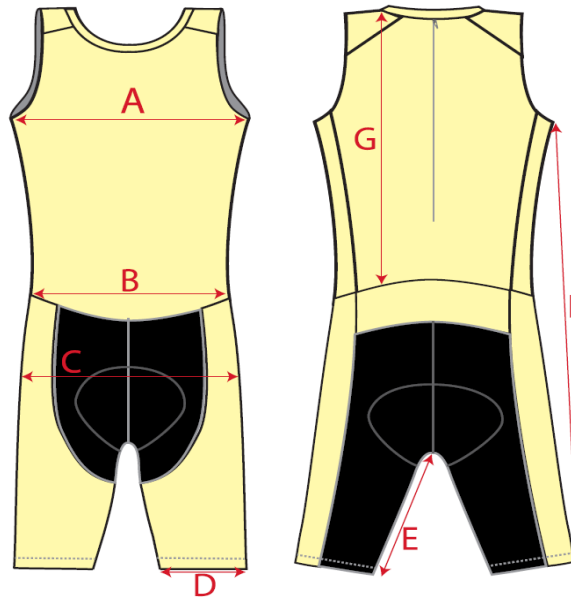

KIDS

03.54.K- KIDS- triathlon sleeveless skin suit

The size chart is in centimeters

Actual size may have difference of 1.5% from the size chart

Options	No	100	110	120	130	140	150	160	170
½ chest width	A	20	21.5	23	24.5	26	27.5	29	30.5
½ waist width	B	19	20.5	22	23.5	25	26.5	28	29.5
½ hip width	C	22	23.5	25	26.5	28	29.5	31	32.5
½ hem width	D	12.5	12.75	13	13.25	14	14.75	15.5	16.25
inseam length	E	11	12	13	14	15	16	17	18
side length	F	38.7	42.5	46.3	50.1	53.9	57.7	61.5	65.3
back length HSP to waist	G	26	28.5	31	33.5	36	38.5	41	43.5
Zipper length		25	25	25	25	30	30	30	30