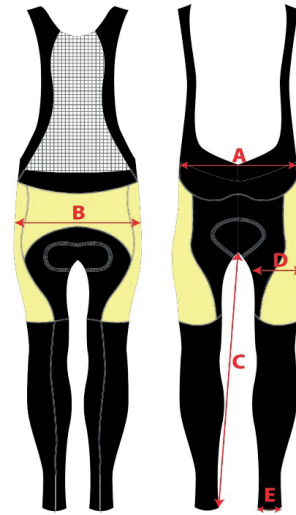

17.15 long bib tights-Race Fit

Long bib tights, cut 17.15

Options	No	Size in cm											
		5XS	4XS	3XS	2XS	XS	S	M	L	XL	2XL	3XL	4XL
½ Waist	A	22	24	25	27	29	31	33	35	37	39	41	43
½ Hip	B	25	28	31	32	34	36	38	40	42	44	46	48
Inseam Length	C	51	55	60	64	67	69	72	74	75	78	79	80
½ Leg (Top)	D	14	15	16	17	18	19	20	20	21	22	23	24
½ Leg (Bottom)	E	8	8	9	10	10	11	11	11	12	12	13	13