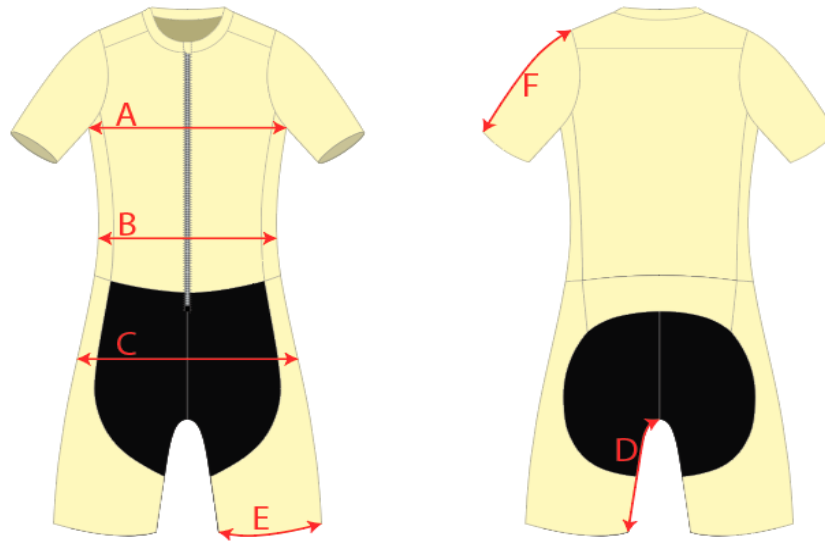

01.328.1 - skin suit

The size chart is in centimeters

Actual size may have difference of 1.5% from the size chart

Options	No	2XS	XS	S	M	L	XL	2XL	3XL	4XL
½ chest width	A	35	37	39	41	43	45	47	49	51
½ waist width	B	31	33	35	37	39	41	43	45	47
½ hip width	C	33	35	37	39	41	43	45	47	49
inseam length	D	27	27.5	28	28.5	29	29.5	30	30.5	31
½ hem width	E	13	14	15	16	17	17.5	18	18.5	19
sleeve length	F	29.2	30	30.8	31.6	32.4	33.2	34	34.8	35.6
zipper length		46	46	48	48	50	50	50	52	52